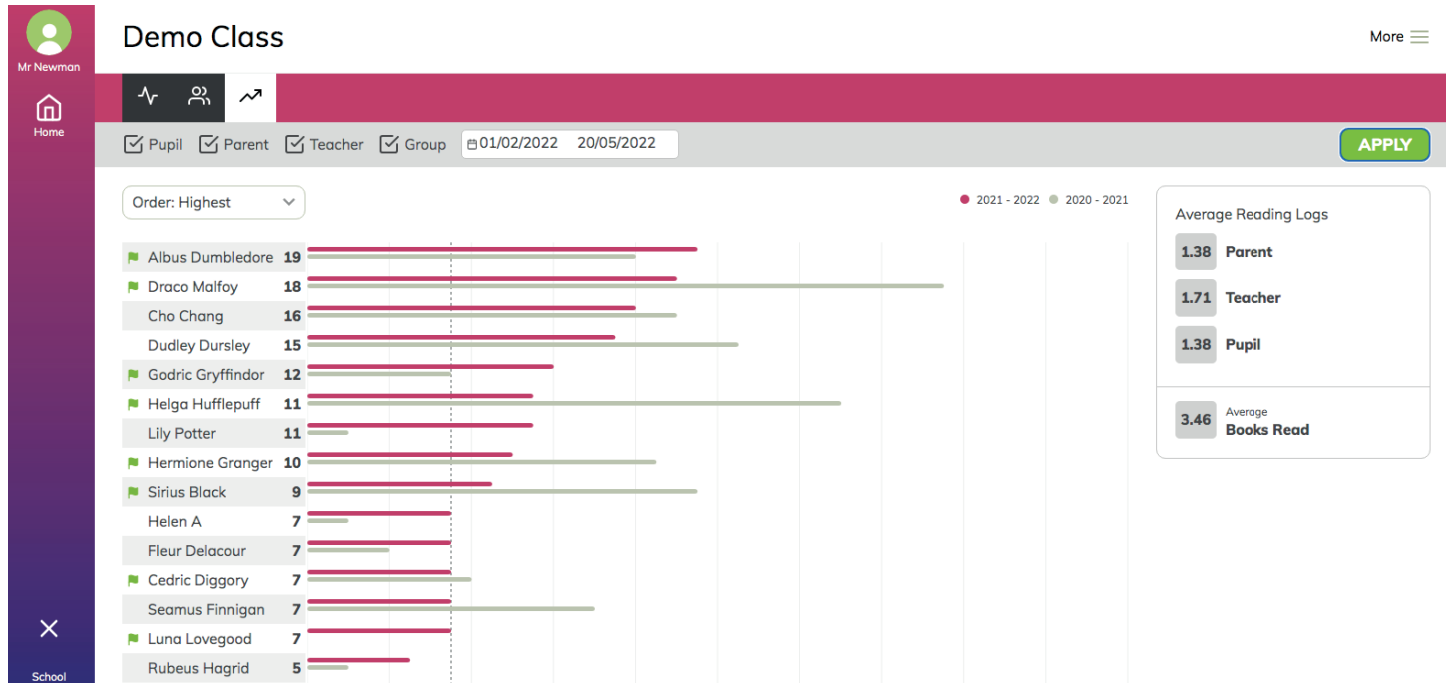

BoomReader School Staff Guide

Class Data

Click on the **class data page** to see your class reading activity:

You can select the type of reading logs and the data range and then this will display the data.